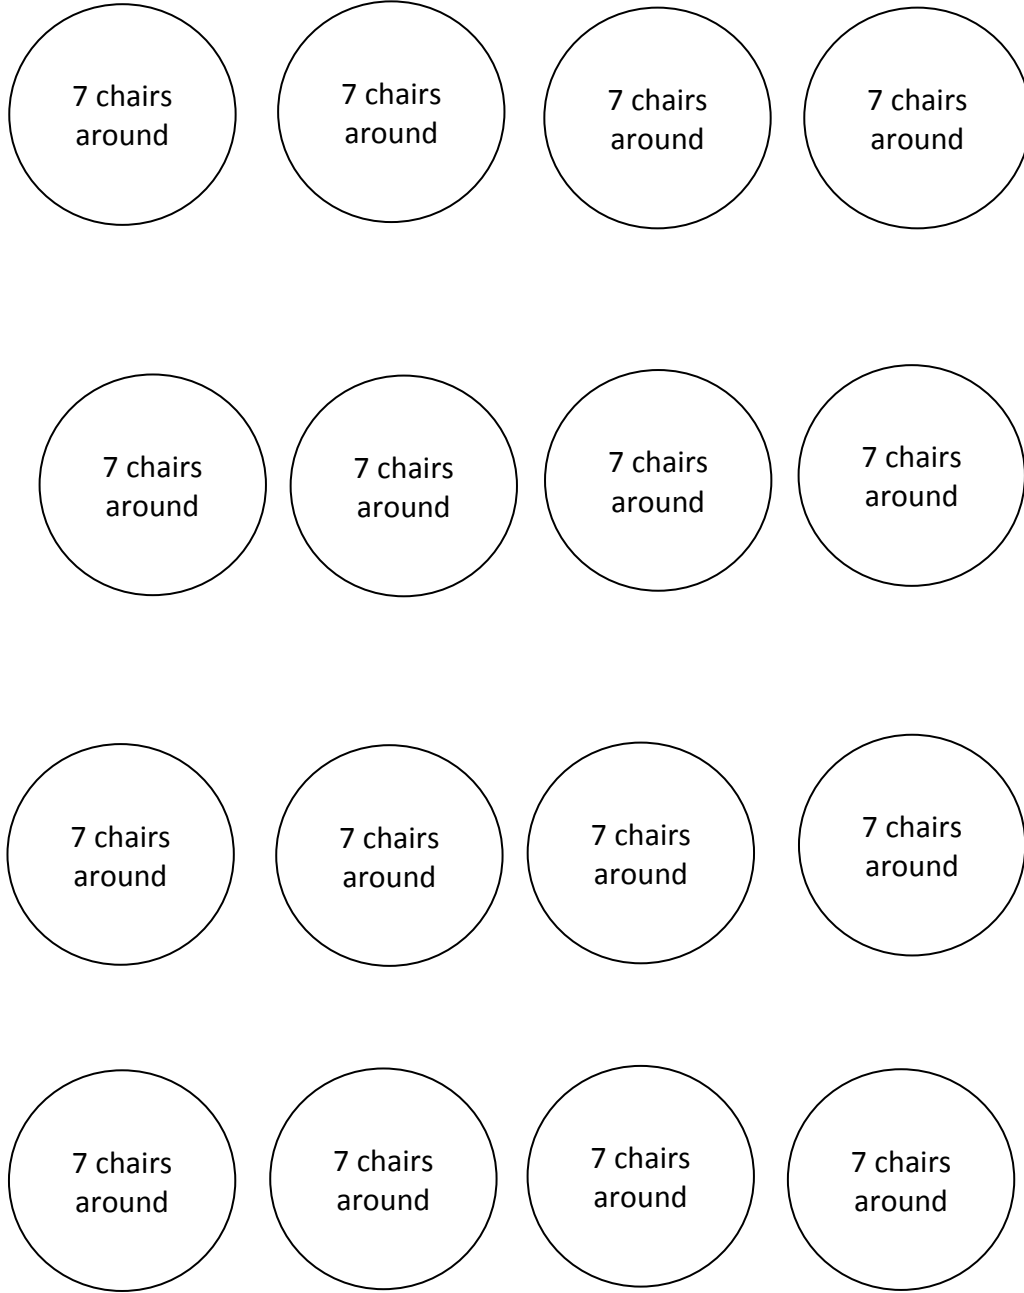

North Entrance

Kitchen

Small Table for Service Project

Small Table for Service Project

Food Table (2 LONG TABLES)

West Entrance

East

**Map for Altar & Rosary JOY Program and Business Meetings**

(The number of tables may vary due to attendance.)

Podium

X X X X X X X  
7 chairs

Small table

South